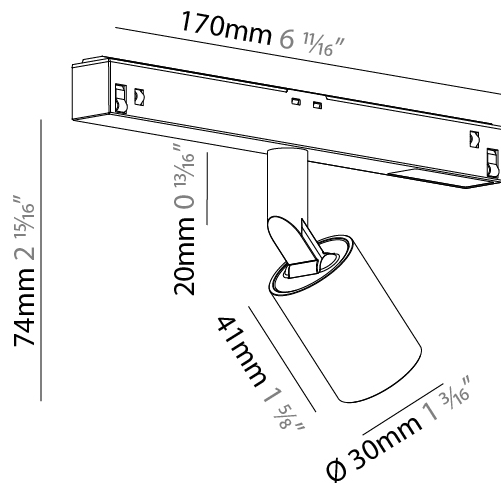

1. To build a product code in our configurator select the specify button on the base model # product page
2. To build a manual product code on this datasheet choose from the options listed below in blue font and add the suffix to the base model #

GENERAL

Series: Centriq
Subseries: Centriq for Clicktrack
Brand: Prolicht
Division: Architectural
Mounting Type: Track
Mounting Location: Ceiling
Subcategory: Spots

PHYSICAL

Shape: Cylinder
Diameter (mm): 40
Diameter (in): 1 ⁹/₁₆
Length (mm): 170
Length (in): 6 ¹³/₁₆
Height (mm): 88
Height (in): 3 ⁷/₁₆
Light Distribution: Adjustable / Direct
Fixture Finish: SSR / BKV / CWI / CRY / HAB / LAG / UFT / ITA / RUA / RUR / MIC / FTG / MYG / TWT / LOD / PUS / FRO / FUP / KIA / POP / BLS / SPG / MEY / GOH / GUM / CHC / COM / ABZ / JAG / OBR / MOS / ROR
Fixture Material: Aluminum

ELECTRICAL

Lamp Type: LED (Zhaga Standard)
Input Wattage (W): 6
Total Output Wattage (W): 5.4
Dimming: Non-Dimmable
Driver Included: No
Driver Location: Remote
Driver Type: Constant Voltage - Universal
Driver Class: Class 2
Input Voltage (V): 48
Constant Current (MA): 340
Upon Request: 0-10Vdc dimming / DALI dimming

LED

Number of LEDs: 1
Color Temperature (°K): 2700 / 3000 / 4000
Max. Delivered Lumen (lm): 494 / 519 / 526
CRI: >90 CRI

OPTICAL

Reflector°: 20 / 40 / 50
Optic°: 31 / 36
Adjustability: Rotational 360°; Tilt 90° (±45°)

RATINGS AND CERTIFICATIONS

Certified By: Certified for North American Standards
IP rating: IP20