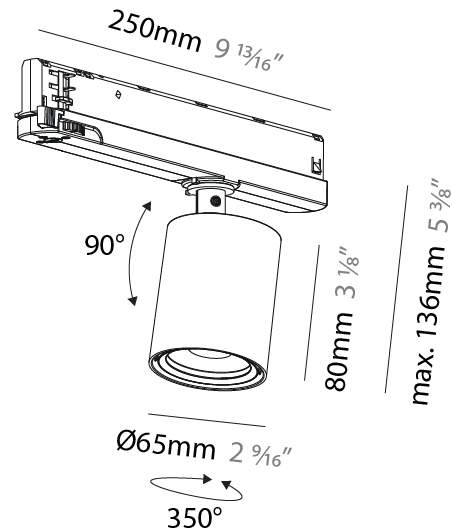

GENERAL

Series: Centriq
Subseries: Centriq In
Brand: Prolicht
Division: Architectural
Mounting Type: Track
Mounting Location: Ceiling
Subcategory: Spots

PHYSICAL

Shape: Cylinder
Diameter (mm): 65
Diameter (in): 2 ⁹/₁₆
Length (mm): 250
Length (in): 9 ¹³/₁₆
Height (mm): 136
Height (in): 5 ³/₈
Light Distribution: Adjustable / Direct
Weight (kg): 0.6
Fixture Finish: SSR / BKV / CWI / CRY / HAB / LAG / UFT / ITA / RUA / RUR / MIC / FTG / MYG / TWT / LOD / PUS / FRO / FUP / KIA / POP / BLS / SPG / MEY / GOH / GUM / CHC / COM / ABZ / JAG / OBR / MOS / ROR
Holder Finish: WHI / BLK
Accent Finish: SSR / BKV / CWI / CRY / HAB / LAG / UFT / ITA / RUA / RUR / MIC / FTG / MYG / TWT / LOD / PUS / FRO / FUP / KIA / POP / BLS / SPG / MEY / GOH / GUM / CHC / COM / ABZ / JAG
Fixture Material: Aluminum

ELECTRICAL

Lamp Type: LED (Zhaga Standard)
Input Wattage (W): 23
Total Output Wattage (W): 20.9
Dimming: Non-Dimmable / 0-10V Dimming
Driver Included: Yes
Driver Location: Integrated
Driver Type: Constant Current - 120Vac
Driver Class: Class 2
Input Voltage (V): 120

LED

Number of LEDs: 1
Color Temperature (°K): 2700 / 3000 / 3500 / 4000
Max. Delivered Lumen (lm): 1975 / 2056 / 2145 / 2245
Nominal Lumen (lm): 2429 / 2529 / 2638 / 2761
CRI: >90 CRI
Lamp Life (hrs): 50000

OPTICAL

Reflector: 24 / 36 / 52
Adjustability: Rotational 360°; Tilt 90°

RATINGS AND CERTIFICATIONS

Certified By: Certified for North American Standards
IP rating: IP20