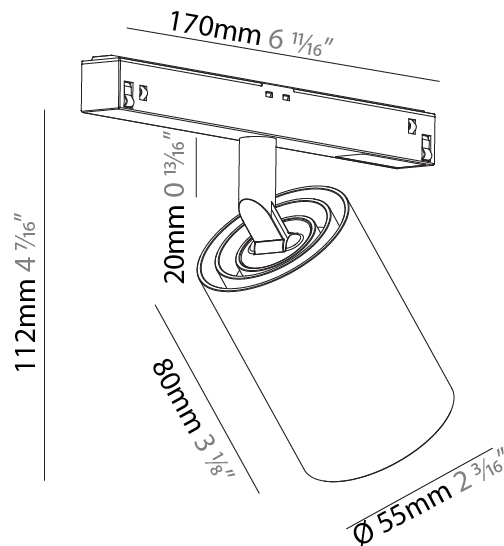

1. To build a product code in our configurator select the specify button on the base model # product page
2. To build a manual product code on this datasheet choose from the options listed below in blue font and add the suffix to the base model #

GENERAL

Series: Centriq
Subseries: Centriq for Clicktrack
Brand: Prolicht
Division: Architectural
Mounting Type: Track
Mounting Location: Ceiling
Subcategory: Spots

PHYSICAL

Shape: Cylinder
Diameter (mm): 55
Diameter (in): 2 ³/₁₆
Length (mm): 170
Length (in): 6 ¹/₁₆
Height (mm): 112
Height (in): 4 ⁷/₁₆
Light Distribution: Adjustable / Direct
Fixture Finish: SSR / BKV / CWI / CRY / HAB / LAG / UFT / ITA / RUA / RUR / MIC / FTG / MYG / TWT / LOD / PUS / FRO / FUP / KIA / POP / BLS / SPG / MEY / GOH / GUM / CHC / COM / ABZ / JAG / OBR / MOS / ROR
Fixture Material: Aluminum

ELECTRICAL

Lamp Type: LED (Zhaga Standard)
Input Wattage (W): 12
Total Output Wattage (W): 10.9
Dimming: Non-Dimmable
Driver Included: No
Driver Location: Remote
Driver Type: Constant Voltage - Universal
Driver Class: Class 2
Input Voltage (V): 48
Constant Current (MA): 580
Upon Request: 0-10Vdc dimming / DALI dimming

LED

Number of LEDs: 1
Color Temperature (°K): 2700 / 3000 / 4000
Max. Delivered Lumen (lm): 750 / 780 / 840
CRI: >90 CRI

OPTICAL

Reflector°: 17 / 33 / 46
Optic°: 15 / 25 / 35
Adjustability: Rotational 360°; Tilt 90° (±45°)

RATINGS AND CERTIFICATIONS

Certified By: Certified for North American Standards
IP rating: IP20